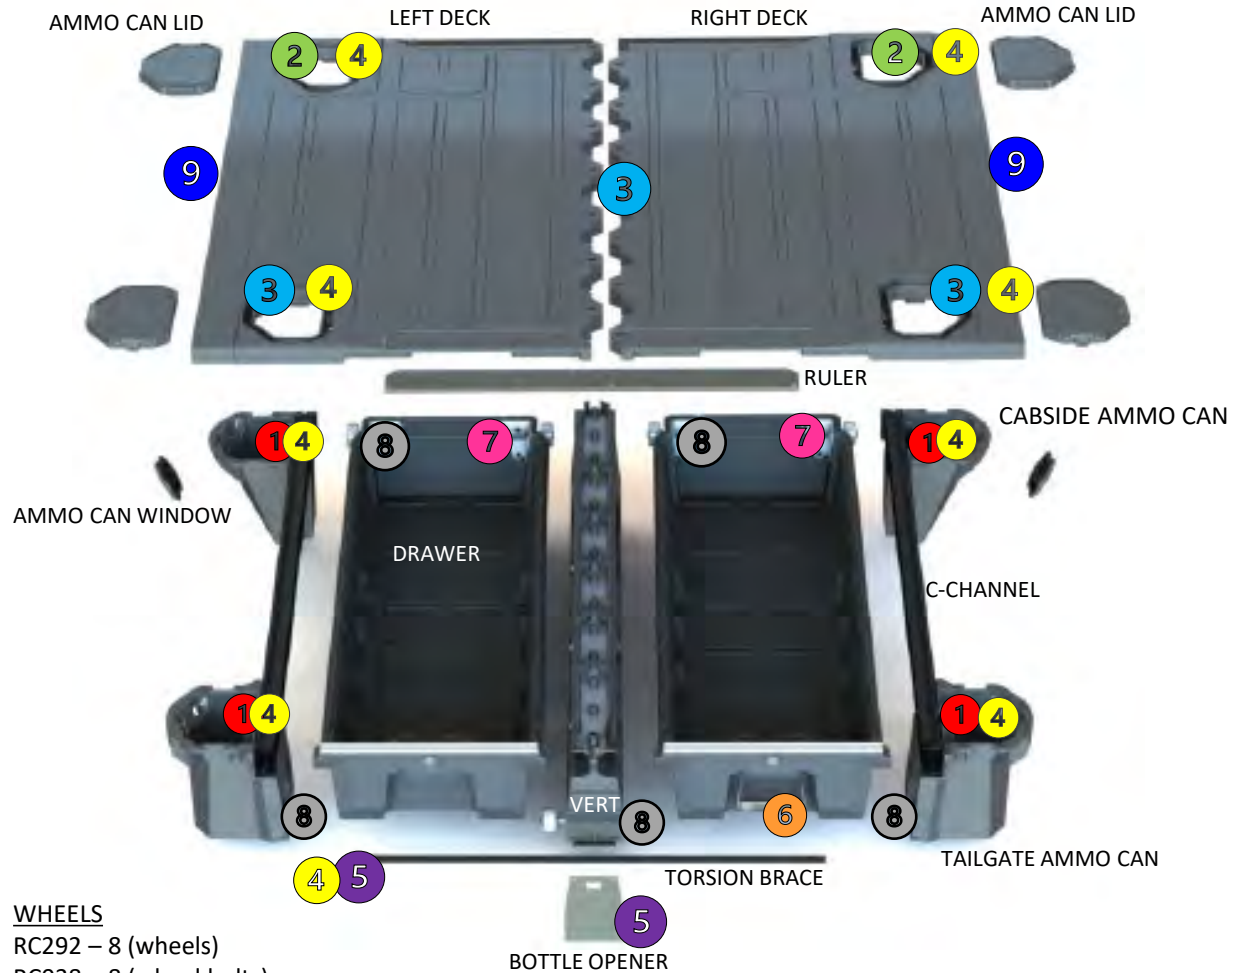

4 WASHERS
RC297 – 50 Rubber washers AND/OR
RC265 – 50 Nylon washers

5 FINAL MID
RC372 – 6 ruler screws 1/8" hex head
RC362 – 2 bolt thread protector
RC203 – 2 upper bottle opener bolts
RC023 – 2 lock core plugs

6 WHEELS
RC292 – 8
RC038 – 8

7 DRAWER/DRAWER 1
RC083 – 2 left drawer bracket
RC084 – 2 right drawer bracket
RC059 – 12 1/4-20 x .75" bolts
RC088 – 4 1/4-20 x 2" bolts
RC036 – 12 1/4-20 nuts
RC110 – 2 drawer tube brace

PREP EXTRA
RC235 – 2 repair inserts (front of vert, ammo can)

VAN BASE HARDWARE KIT

- 1** C-CHANNEL HW
RC031 – 8 (1/4-20 x 1" bolt)
RC105 – 8 (1/4-20 flanged nut)
- 2** CS AMMO CAN
RC029 – 12 (1/4-20 x 1.5" bolt)
RC105 – 12 (1/4-20 flanged nut)
- 3** BOLT 1 FS (B1)
RC119 - 26 (1/4-20 x .905" dog point bolt)
- 4** WASHERS
RC297 – 50 Rubber washers AND/OR
RC265 – 50 Nylon washers
- 5** PREP TBO
RC372 – 6 (ruler screws 1/8" hex head)
RC119 – 4 (1/4-20 x .905" dogpoint bolts)
RC362 – 4 (bolt thread protector)
RC203 – 2 (upper bottle opener bolts)
RC023 – 2 (lock core plugs)
- 6** HANDLE
RC030 – 2 (hairpin)
RC037 – 2 (clevis pin)
RC290 – 1 (handle spring left)
RC291 – 1 (handle spring right [RED])
- 7** DRAWER/DRAWER 1
RC083 – 2 (left drawer bracket)
RC084 – 2 (right drawer bracket)
RC059 – 12 (1/4-20 x .75" bolts)
RC088 – 4 (1/4-20 x 2" bolts)
RC036 – 12 (1/4-20 nuts)
RC110 – 2 (drawer tube brace)

- 8** WHEELS
RC292 – 8 (wheels)
RC038 – 8 (wheel bolts)
- 9** SIDEBOARDS
RC149 – 10 (#12 x 5/8" screw)

PREP EXTRA
RC235 – 2 repair inserts (front of vert, TG ammo can)