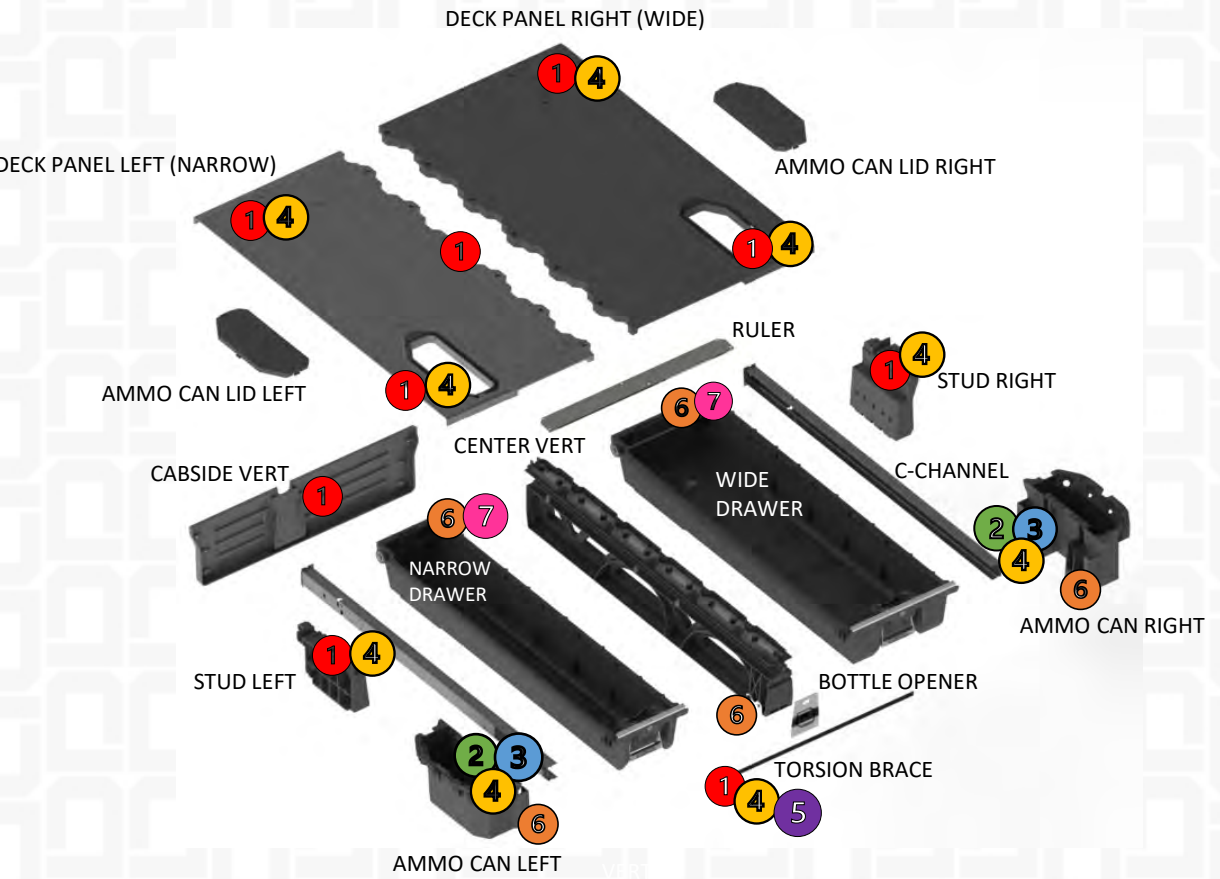

FULL SIZE
MIDSIZE
VAN
BASE KIT
HARDWARE DETAIL

Original Issue: 6-2021

FULL SIZE BASE HARDWARE KIT

- 1** C-CHANNEL HW
RC031 – 8 (1/4-20 x 1" bolt)
RC105 – 8 (1/4-20 flanged nut)
- 2** CS AMMO CAN
RC029 – 12 (1/4-20 x 1.5" bolt)
RC105 – 12 (1/4-20 flanged nut)
- 3** BOLT 1 FS (B1)
RC119 - 26 (1/4-20 x .905" dog point bolt)
- 4** WASHERS
RC297 – 50 Rubber washers AND/OR
RC265 – 50 Nylon washers
- 5** PREP TBO
RC372 – 6 (ruler screws 1/8" hex head)
RC119 – 4 (1/4-20 x .905" dogpoint bolts)
RC362 – 4 (bolt thread protector)
RC203 – 2 (upper bottle opener bolts)
RC023 – 2 (lock core plugs)
- 6** HANDLE
RC030 – 2 (hairpin)
RC037 – 2 (clevis pin)
RC290 – 1 (handle spring left)
RC291 – 1 (handle spring right [RED])
- 7** DRAWER/DRAWER 1
RC083 – 2 (left drawer bracket)
RC084 – 2 (right drawer bracket)
RC059 – 12 (1/4-20 x .75" bolts)
RC088 – 4 (1/4-20 x 2" bolts)
RC036 – 12 (1/4-20 nuts)
RC110 – 2 (drawer tube brace)
- 8** WHEELS
RC292 – 8 (wheels)
RC038 – 8 (wheel bolts)

PREP EXTRA
RC235 – 2 repair inserts (front of vert, TG ammo can)

MID SIZE BASE HARDWARE KIT

1 S1
RC119 – 54 (1/4-20 x .905 dogpoint bolt)

2 N1
RC105 – 4 (1/4-20 flanged nut)

3 S2
RC031 – 4 (1/4-20 x 1" bolt)

4 WASHERS
RC297 – 50 Rubber washers AND/OR
RC265 – 50 Nylon washers

5 FINAL MID
RC372 – 6 ruler screws 1/8" hex head
RC362 – 2 bolt thread protector
RC203 – 2 upper bottle opener bolts
RC023 – 2 lock core plugs

6 WHEELS
RC292 – 8
RC038 – 8

7 DRAWER/DRAWER 1
RC083 – 2 left drawer bracket
RC084 – 2 right drawer bracket
RC059 – 12 1/4-20 x .75" bolts
RC088 – 4 1/4-20 x 2" bolts
RC036 – 12 1/4-20 nuts
RC110 – 2 drawer tube brace