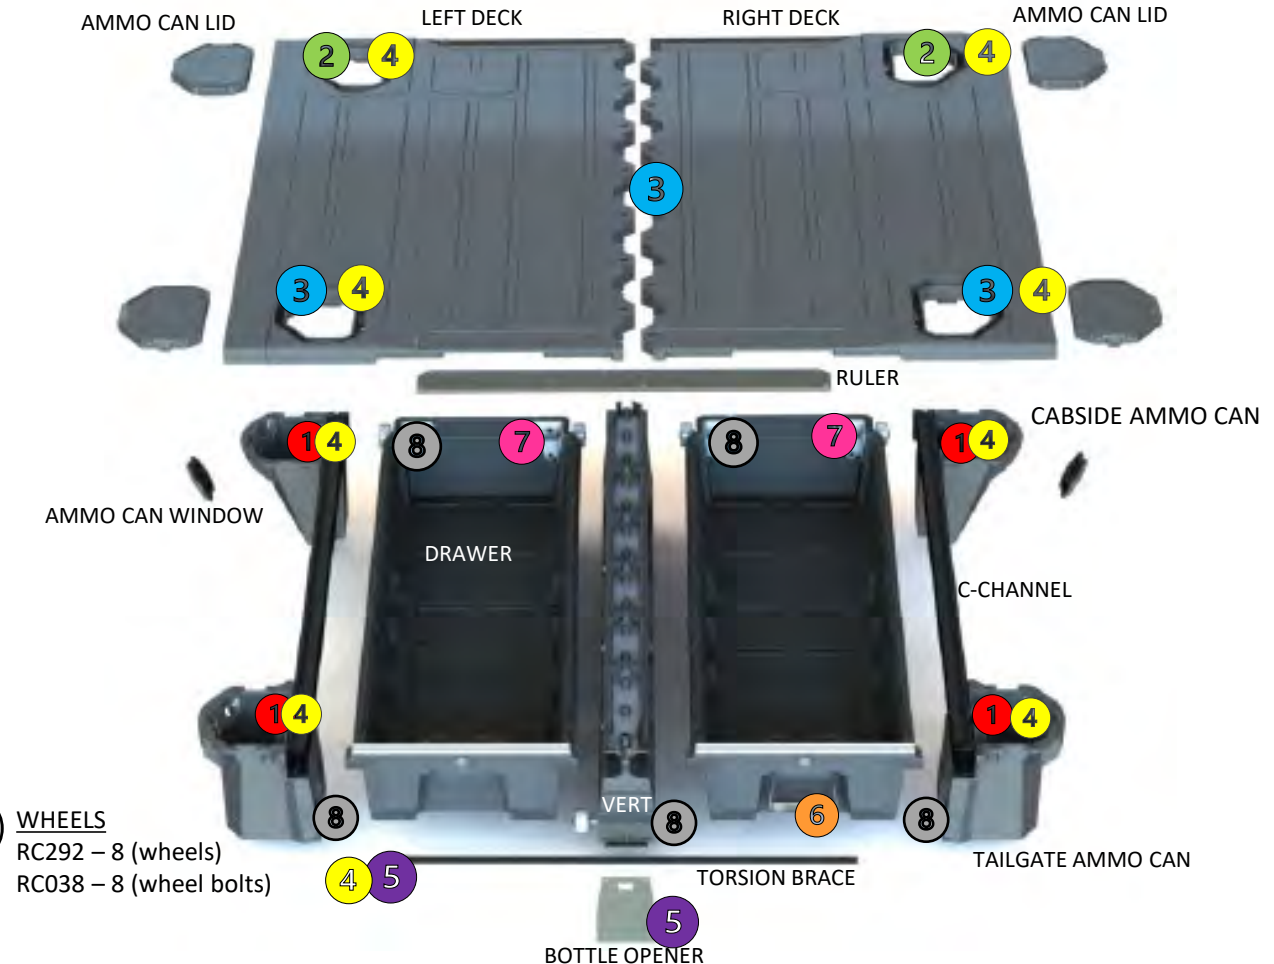

FULL SIZE
MIDSIZE
VAN
BASE KIT
HARDWARE DETAIL

Original Issue: 6-2021

FULL SIZE BASE HARDWARE KIT

- 1** C-CHANNEL HW
RC031 – 8 (1/4-20 x 1" bolt)
RC105 – 8 (1/4-20 flanged nut)
- 2** CS AMMO CAN
RC029 – 12 (1/4-20 x 1.5" bolt)
RC105 – 12 (1/4-20 flanged nut)
- 3** BOLT 1 FS (B1)
RC119 - 26 (1/4-20 x .905" dog point bolt)
- 4** WASHERS
RC297 – 50 Rubber washers AND/OR
RC265 – 50 Nylon washers
- 5** PREP TBO
RC372 – 6 (ruler screws 1/8" hex head)
RC119 – 4 (1/4-20 x .905" dogpoint bolts)
RC362 – 4 (bolt thread protector)
RC203 – 2 (upper bottle opener bolts)
RC023 – 2 (lock core plugs)
- 6** HANDLE
RC030 – 2 (hairpin)
RC037 – 2 (clevis pin)
RC290 – 1 (handle spring left)
RC291 – 1 (handle spring right [RED])
- 7** DRAWER/DRAWER 1
RC083 – 2 (left drawer bracket)
RC084 – 2 (right drawer bracket)
RC059 – 12 (1/4-20 x .75" bolts)
RC088 – 4 (1/4-20 x 2" bolts)
RC036 – 12 (1/4-20 nuts)
RC110 – 2 (drawer tube brace)
- 8** WHEELS
RC292 – 8 (wheels)
RC038 – 8 (wheel bolts)

PREP EXTRA
RC235 – 2 repair inserts (front of vert, TG ammo can)

MID SIZE BASE HARDWARE KIT

1 S1
RC119 – 54 (1/4-20 x .905 dogpoint bolt)

2 N1
RC105 – 4 (1/4-20 flanged nut)

3 S2
RC031 – 4 (1/4-20 x 1" bolt)

4 WASHERS
RC297 – 50 Rubber washers AND/OR
RC265 – 50 Nylon washers

5 FINAL MID
RC372 – 6 ruler screws 1/8" hex head
RC362 – 2 bolt thread protector
RC203 – 2 upper bottle opener bolts
RC023 – 2 lock core plugs

6 WHEELS
RC292 – 8
RC038 – 8

7 DRAWER/DRAWER 1
RC083 – 2 left drawer bracket
RC084 – 2 right drawer bracket
RC059 – 12 1/4-20 x .75" bolts
RC088 – 4 1/4-20 x 2" bolts
RC036 – 12 1/4-20 nuts
RC110 – 2 drawer tube brace